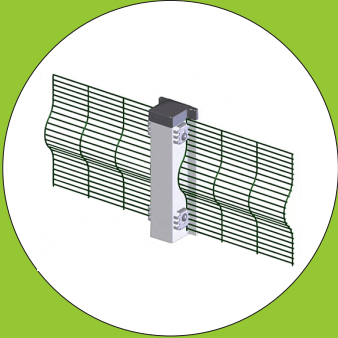

MEDIUM SECURITY

76 x 25mm

V BEND

SAFETY CLIP

SAFETY CLIP & POST

STANDARD PANEL HEIGHTS

T POST WITH END CAP
100 x 60 x 2mm

SAFETY CLIPS
16 PER FENCE PANEL

- Plastic Coated
- Powder Coated - PPA571
- Zincalume
- Galvanised