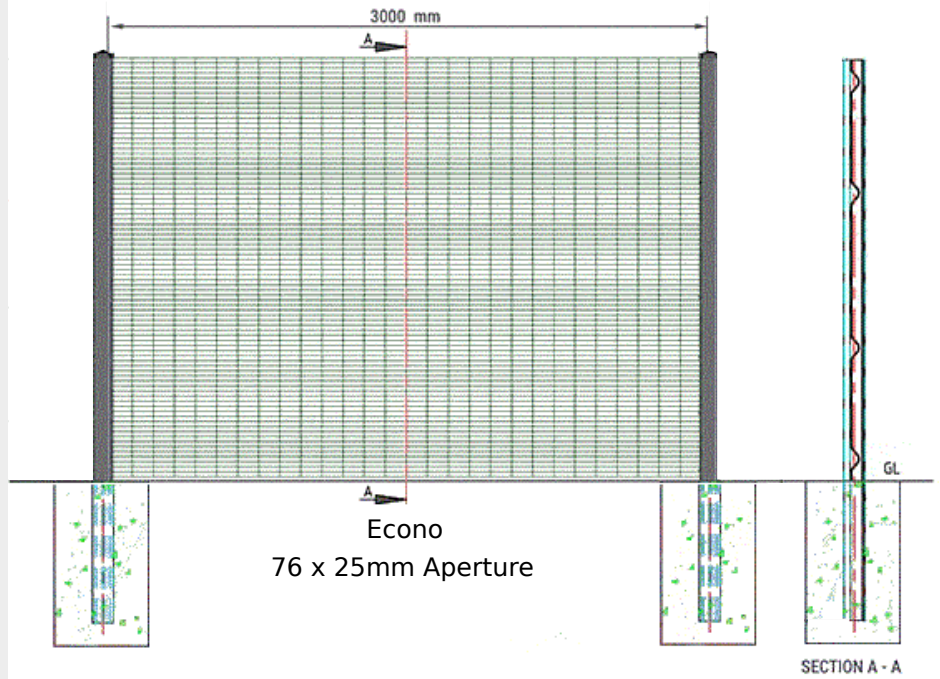

MEDIUM SECURITY

76 x 25mm

V BEND

SAFETY CLIP

SAFETY CLIP & POST

STANDARD PANEL HEIGHTS

T POST WITH END CAP
100 x 60 x 2mm

SAFETY CLIPS
16 PER FENCE PANEL