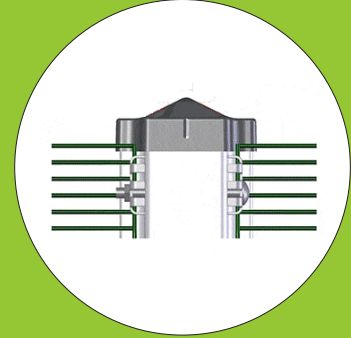

MEDIUM SECURITY

76 x 25mm

V BEND

SAFETY CLIP

SAFETY CLIP & POST

STANDARD PANEL HEIGHTS

T POST WITH END CAP
100 x 60 x 2mm

SAFETY CLIPS
16 PER FENCE PANEL

- Plastic Coated
- Powder Coated - PPA571
- Zincalume
- Galvanised