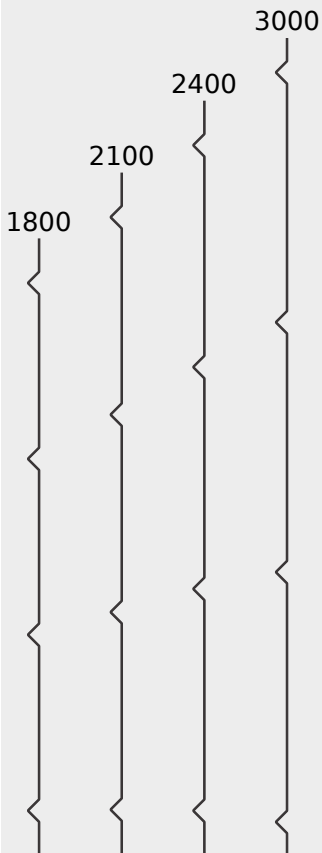

MEDIUM SECURITY

76 x 25mm

V BEND

SAFETY CLIP

SAFETY CLIP & POST

STANDARD PANEL HEIGHTS

T POST WITH END CAP
100 x 60 x 2mm

SAFETY CLIPS
16 PER FENCE PANEL

- Plastic Coated
- Powder Coated - PPA571
- Zincalume
- Galvanised