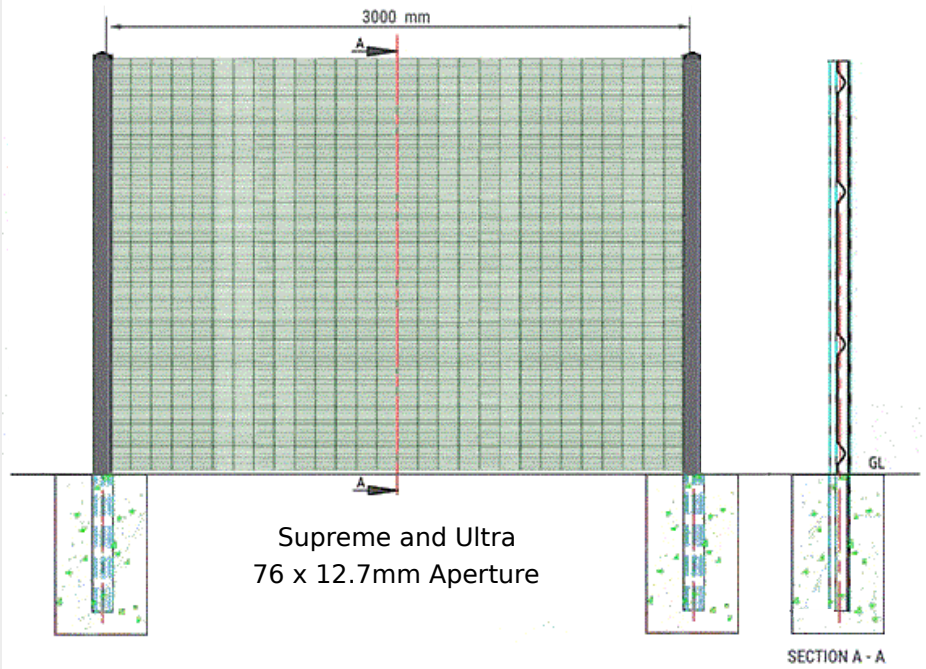

# HIGH SECURITY

76 x 12.7mm

V BEND

SAFETY CLIP

SAFETY CLIP & POST

## STANDARD PANEL HEIGHTS

### T POST WITH END CAP

100 x 60 x 2mm