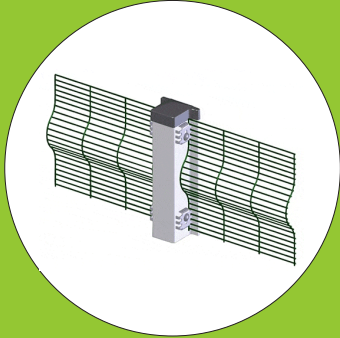

# HIGH SECURITY

76 x 12.7mm

V BEND

SAFETY CLIP

SAFETY CLIP & POST

### T POST WITH END CAP

100 x 60 x 2mm