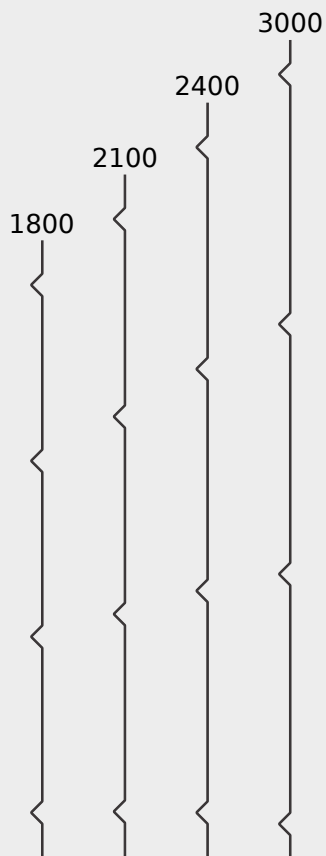

# HIGH SECURITY

76 x 12.7mm

V BEND

SAFETY CLIP

SAFETY CLIP & POST

## STANDARD PANEL HEIGHTS

### T POST WITH END CAP

100 x 60 x 2mm