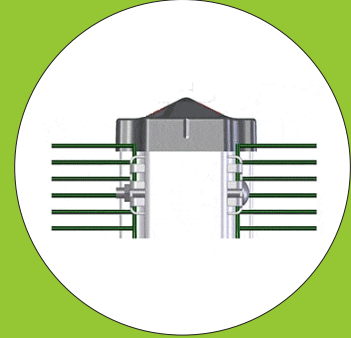

# HIGH SECURITY

76 x 12.7mm

V BEND

SAFETY CLIP

SAFETY CLIP & POST

### T POST WITH END CAP

100 x 60 x 2mm