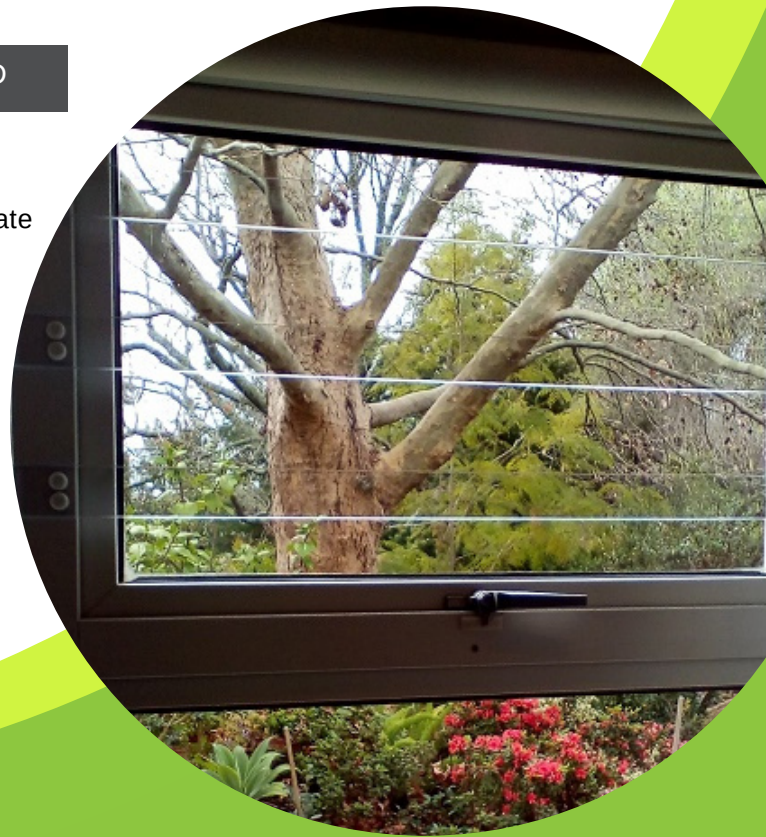

EXTREMEGUARD

SheerGuard XG
Size - 8mm x 50mm

- Made from UV resistant premium-grade Exolon® Polycarbonate
- Compatible with wood, aluminium and steel-framed windows
- Strong, safe, durable and completely clear
- Impact, heat and flame-resistant
- Corrosion resistant
- Tamperproof
- Colour-coded vanity caps
- Insurance approved
- Lifetime UV Warranty
- Easy to clean with water and a soft cloth (no detergent)
- Maintenance-free