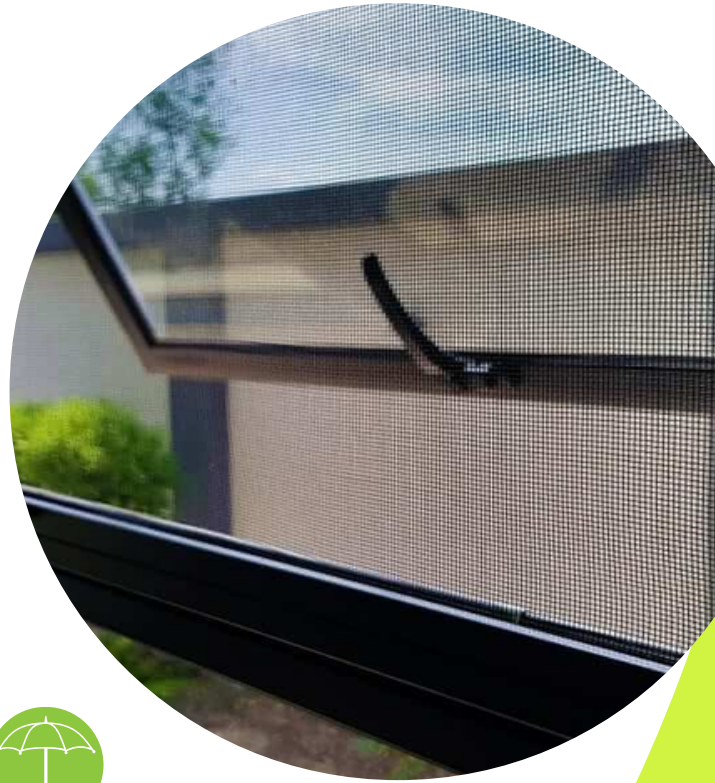

The mesh used on the MozziGuard Screens is made from an interwoven fiberglass mesh and coated with PVC, ensuring a strong product that is corrosion and UV-resistant.

SheerGuard's MozziGuard Screens are custom designed for your property's needs and also reduces dust while allowing airflow and keeping pests out.